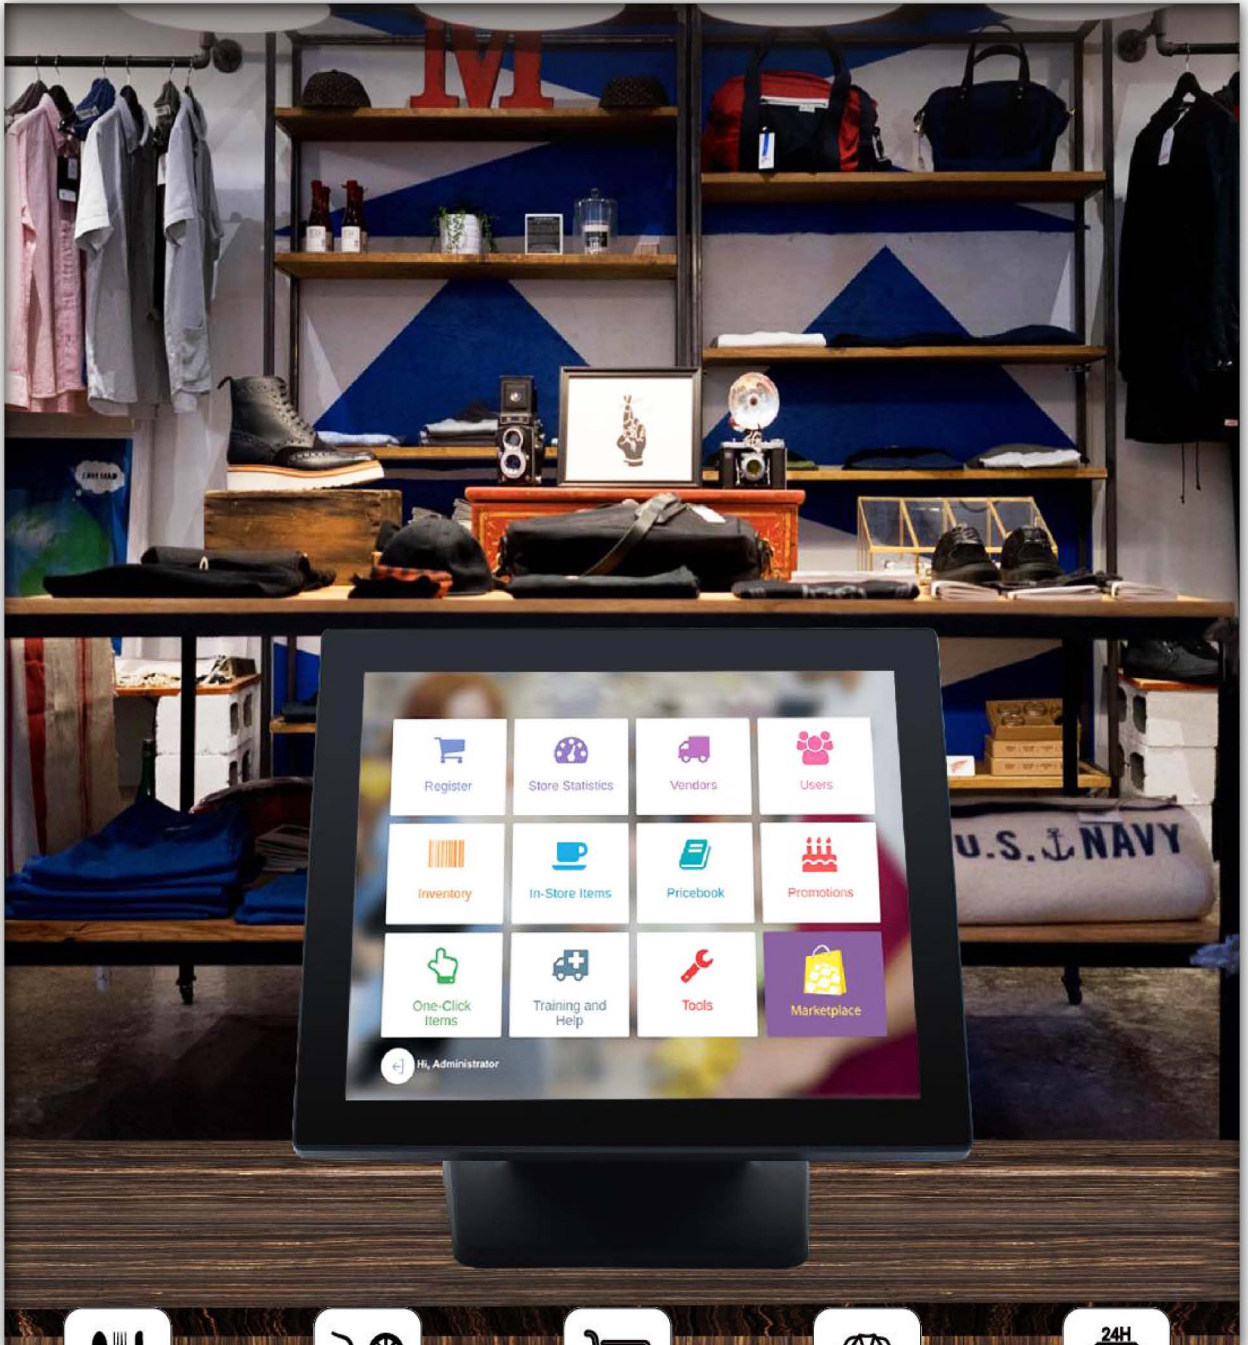

Bilpos WF150

Point of sale touch computer

Catering Industry

Holiday Resort

Supermarket

Clothing Shop

Convenience Store

Bilpos WF150

Point of sale touch computer

Configuration	Model	Bilpos WF150
	CPU	Intel i5 3427U1,80GHz up to 2.30GHz.-3rd Gen
	RAM	8GB
	Hard disk	128SSD
	O.S. support	Windows 7/8/10/11 Linux (optional)
Display	Screen Type	15" LCD, LED Backlight
	2nd Displays	<ul style="list-style-type: none"> • VFD • Customer display (optional)
	Touch type	Capacitive touch screen
	Resolution	1024 (RGB) x 468, FHD
	Aspect Ratio	4:3
Interface	Audio	1 x Audio-out ; 1 x Audio-in
	LAN	1 x RJ45 (1000)
	USB	1 x USB 2.0; 4 x USB 3.0
	COM	2 x Rs232
	Display	1 x VGA
	Power DC-IN	1 x 12V DC
Weight	Single screen	5.6Kg
Size	Single screen	43 x 26 x 39 cm